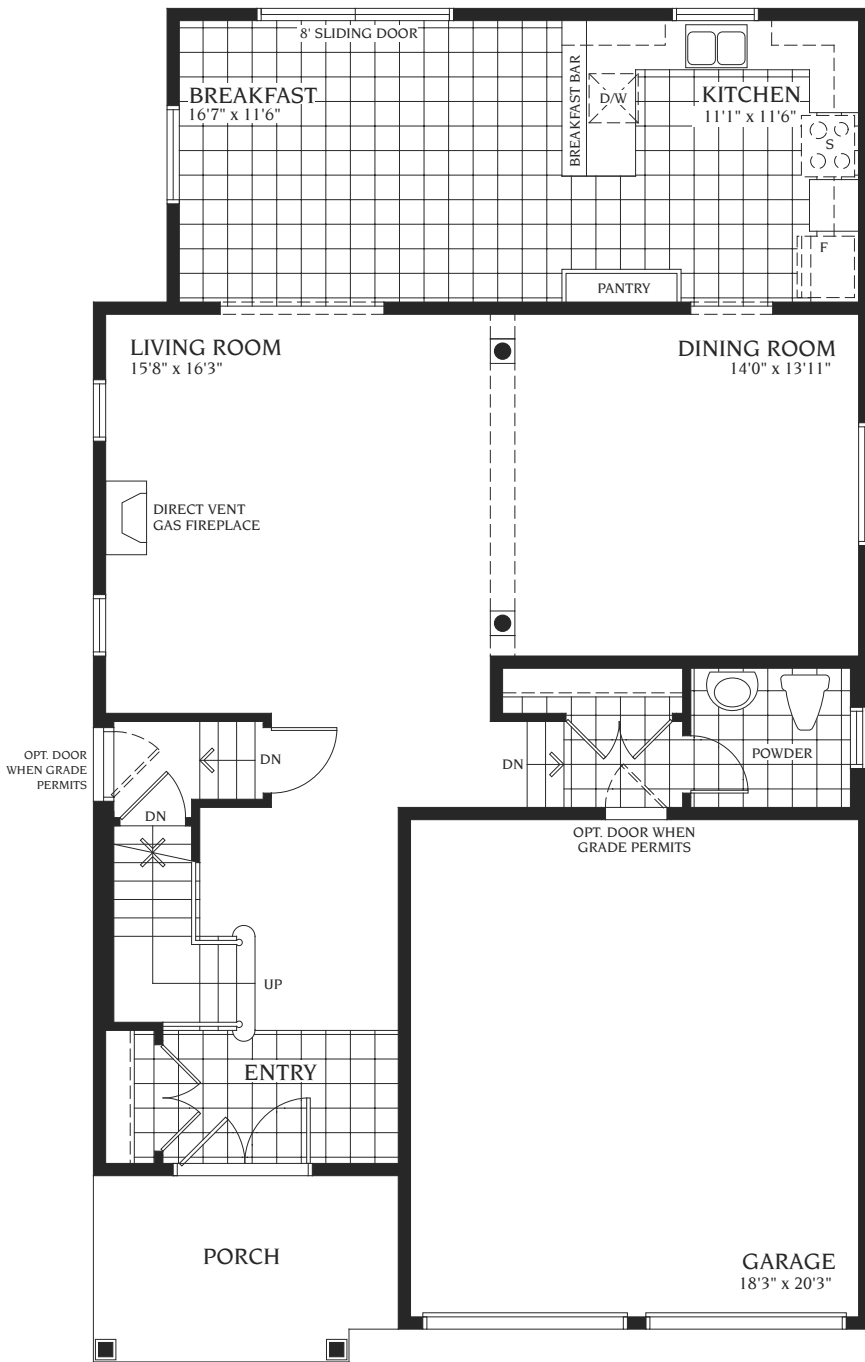

The Gardenia

A 2697 sq. ft.
B 2710 sq. ft.
C 2697 sq. ft.

STYLE B

STYLE A

STYLE C

GROUND FLOOR STYLE 'A'

SECOND FLOOR STYLE 'A'
4 BEDROOM 3 BATH

OPT. SECOND FLOOR STYLE 'A'
3 BEDROOM 2 BATH & FAMILY ROOM

OPT. SECOND FLOOR STYLE 'A'
4 BEDROOM 3 BATH & COMPUTER LOFT

BASEMENT STYLE 'A'