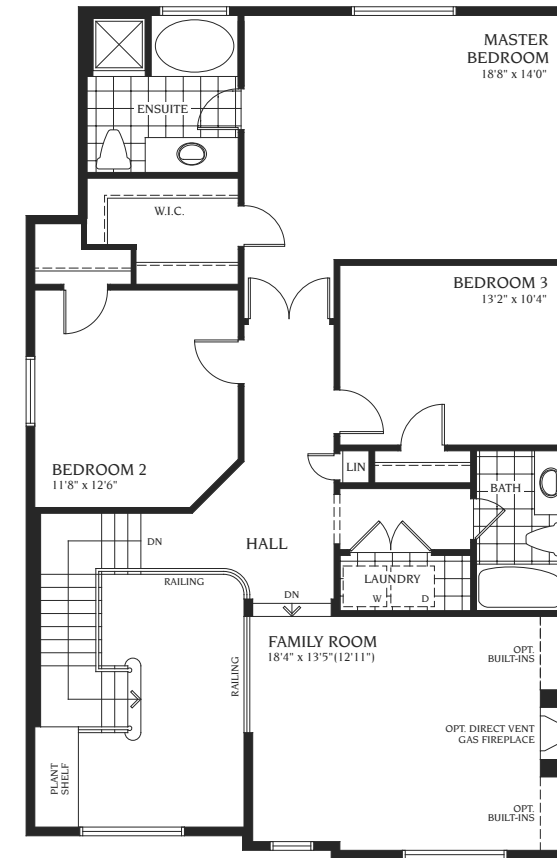

The Gardenia

A 2697 sq. ft.
B 2710 sq. ft.
C 2697 sq. ft.

STYLE B

STYLE A

STYLE C

GROUND FLOOR STYLE 'A'

SECOND FLOOR STYLE 'A'
4 BEDROOM 3 BATH

OPT. SECOND FLOOR STYLE 'A'
3 BEDROOM 2 BATH & FAMILY ROOM

OPT. SECOND FLOOR STYLE 'A'
4 BEDROOM 3 BATH & COMPUTER LOFT

BASEMENT STYLE 'A'