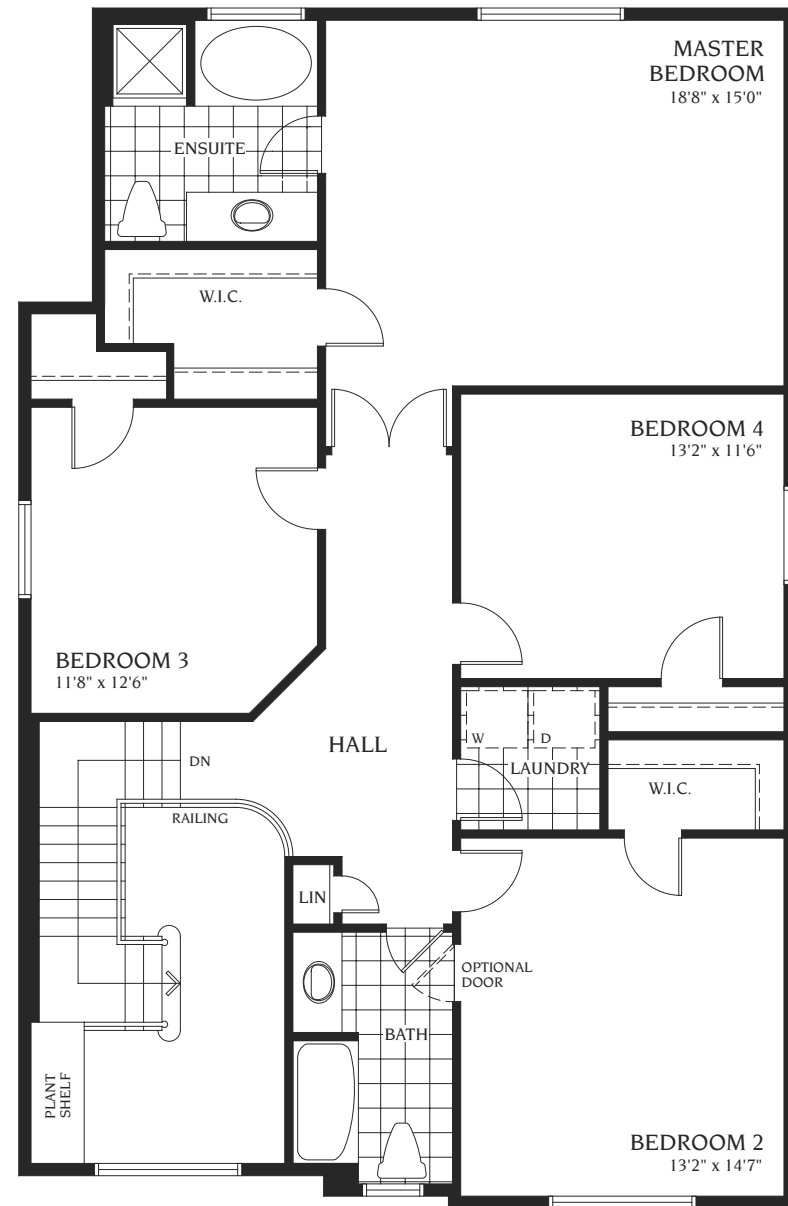

The Gardenia

A 2697 sq. ft.
B 2710 sq. ft.
C 2697 sq. ft.

STYLE B

STYLE A

STYLE C

GROUND FLOOR STYLE 'A'

SECOND FLOOR STYLE 'A'
4 BEDROOM 3 BATH

OPT. SECOND FLOOR STYLE 'A'
3 BEDROOM 2 BATH & FAMILY ROOM

OPT. SECOND FLOOR STYLE 'A'
4 BEDROOM 3 BATH & COMPUTER LOFT

BASEMENT STYLE 'A'