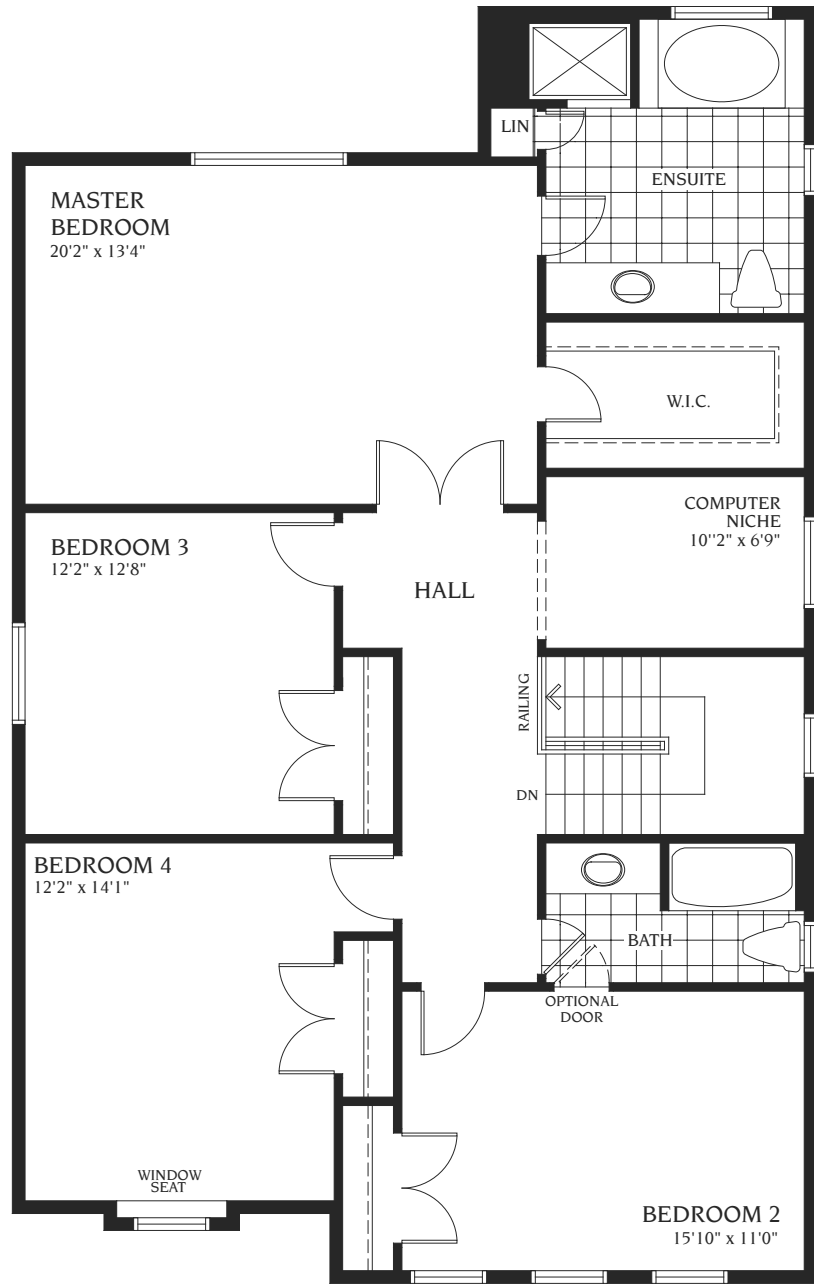

The Orchid

A 2594 sq. ft.

B 2590 sq. ft.

C 2581 sq. ft.

GROUND FLOOR STYLE 'A'

SECOND FLOOR STYLE 'A'
4 BEDROOM & COMPUTER NICHE

OPT. SECOND FLOOR STYLE 'A'
4 BEDROOM 3 BATH

BASEMENT STYLE 'A'