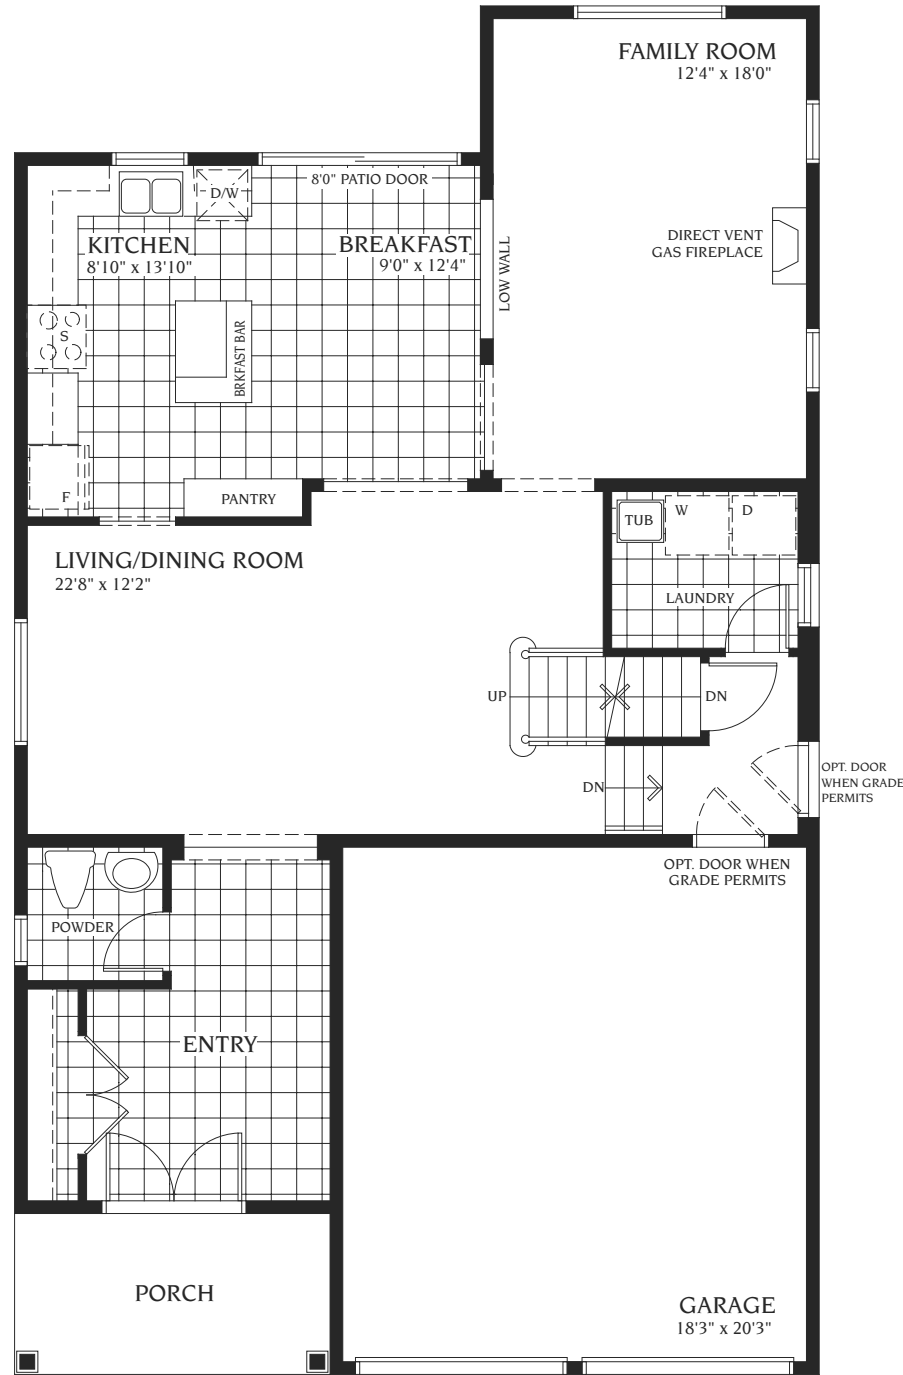

The Orchid

A 2594 sq. ft.

B 2590 sq. ft.

C 2581 sq. ft.

GROUND FLOOR STYLE 'A'

SECOND FLOOR STYLE 'A'
4 BEDROOM & COMPUTER NICHE

OPT. SECOND FLOOR STYLE 'A'
4 BEDROOM 3 BATH

BASEMENT STYLE 'A'