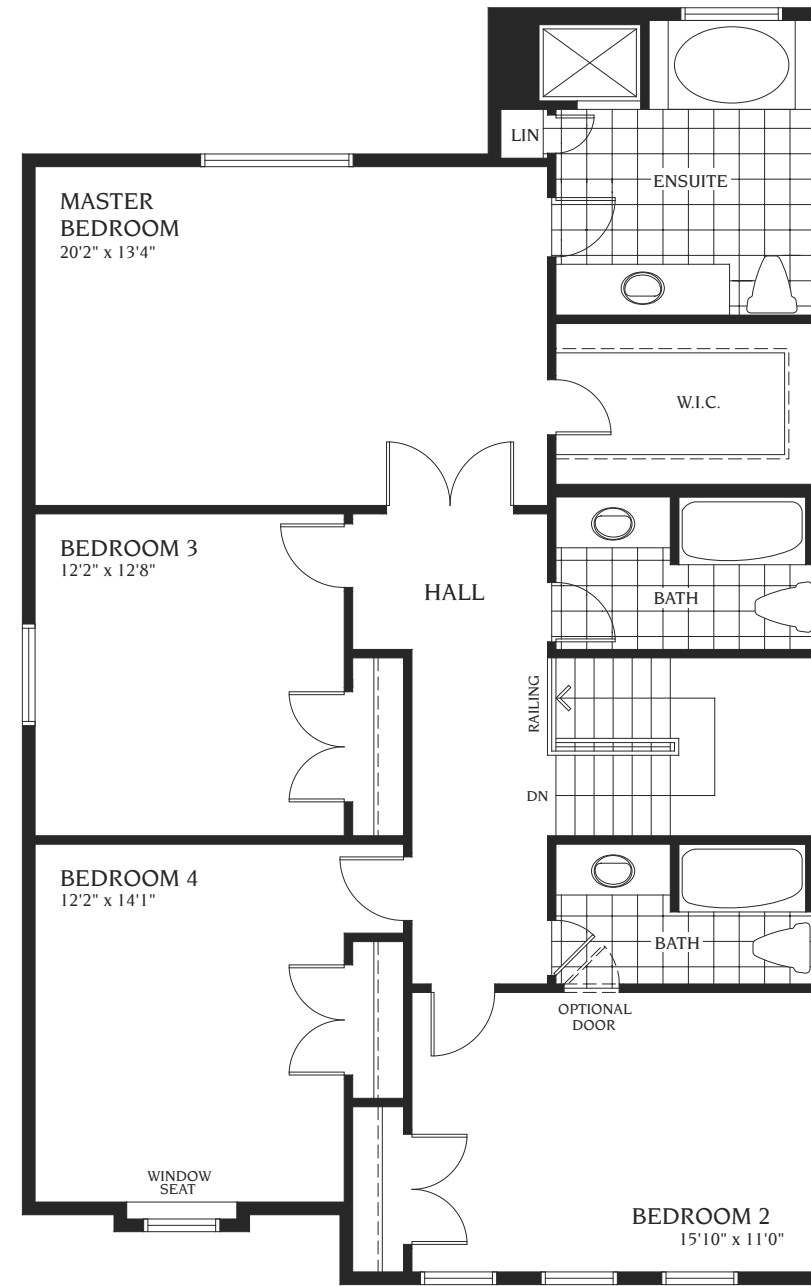

The Orchid

A 2594 sq. ft.

B 2590 sq. ft.

C 2581 sq. ft.

GROUND FLOOR STYLE 'A'

SECOND FLOOR STYLE 'A'
4 BEDROOM & COMPUTER NICHE

OPT. SECOND FLOOR STYLE 'A'
4 BEDROOM 3 BATH

BASEMENT STYLE 'A'