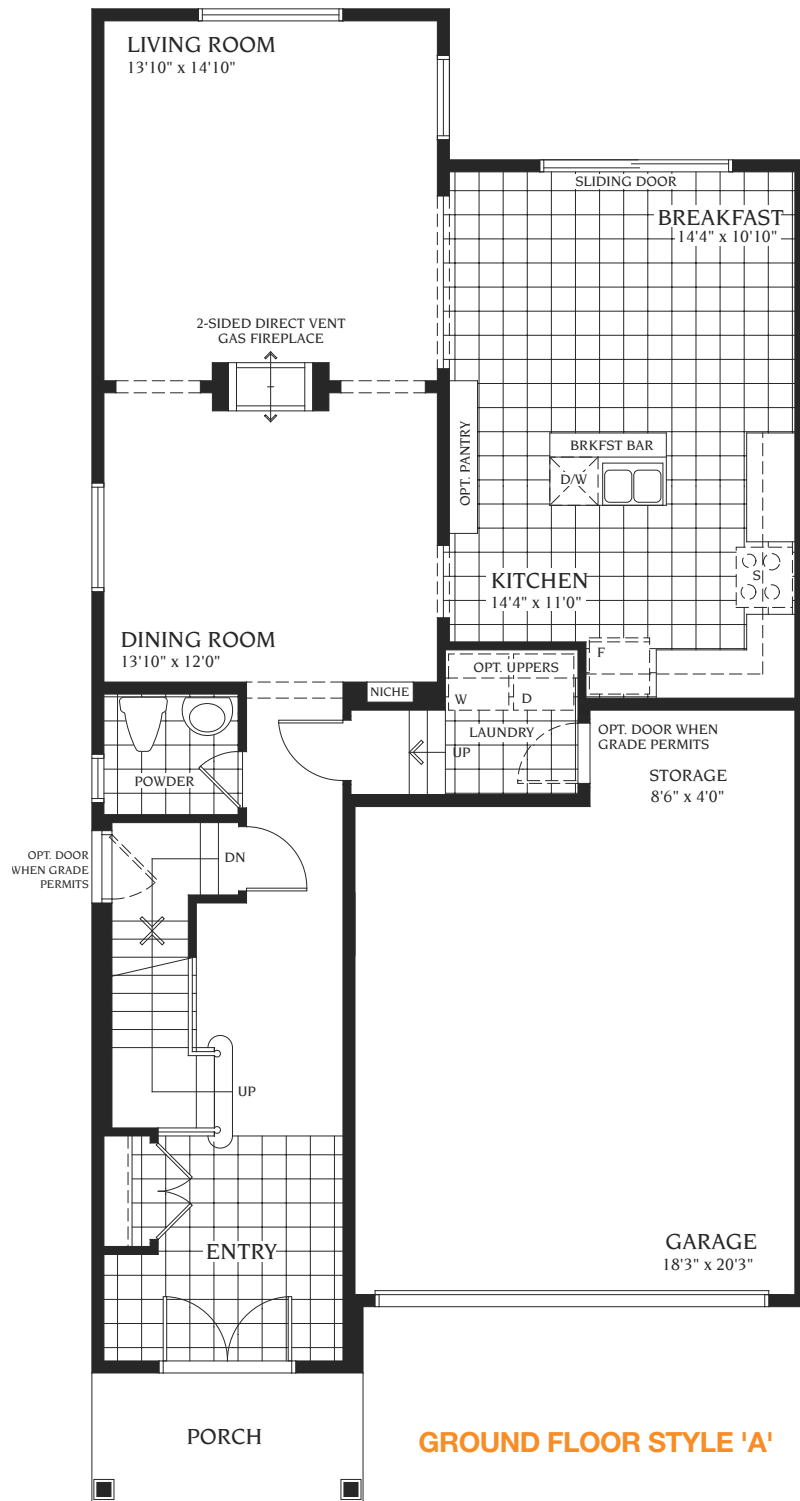

The Rose

A 2566 sq. ft.

B 2579 sq. ft.

C 2581 sq. ft.

STYLE B

STYLE A

STYLE C

GROUND FLOOR STYLE 'A'

**SECOND FLOOR STYLE 'A'
4 BEDROOM 2 BATH**

**OPT. SECOND FLOOR STYLE 'A'
4 BEDROOM 3 BATH**

**OPT. SECOND FLOOR STYLE 'A'
3 BEDROOM 2 BATH
& FAMILY ROOM**

BASEMENT STYLE 'A'