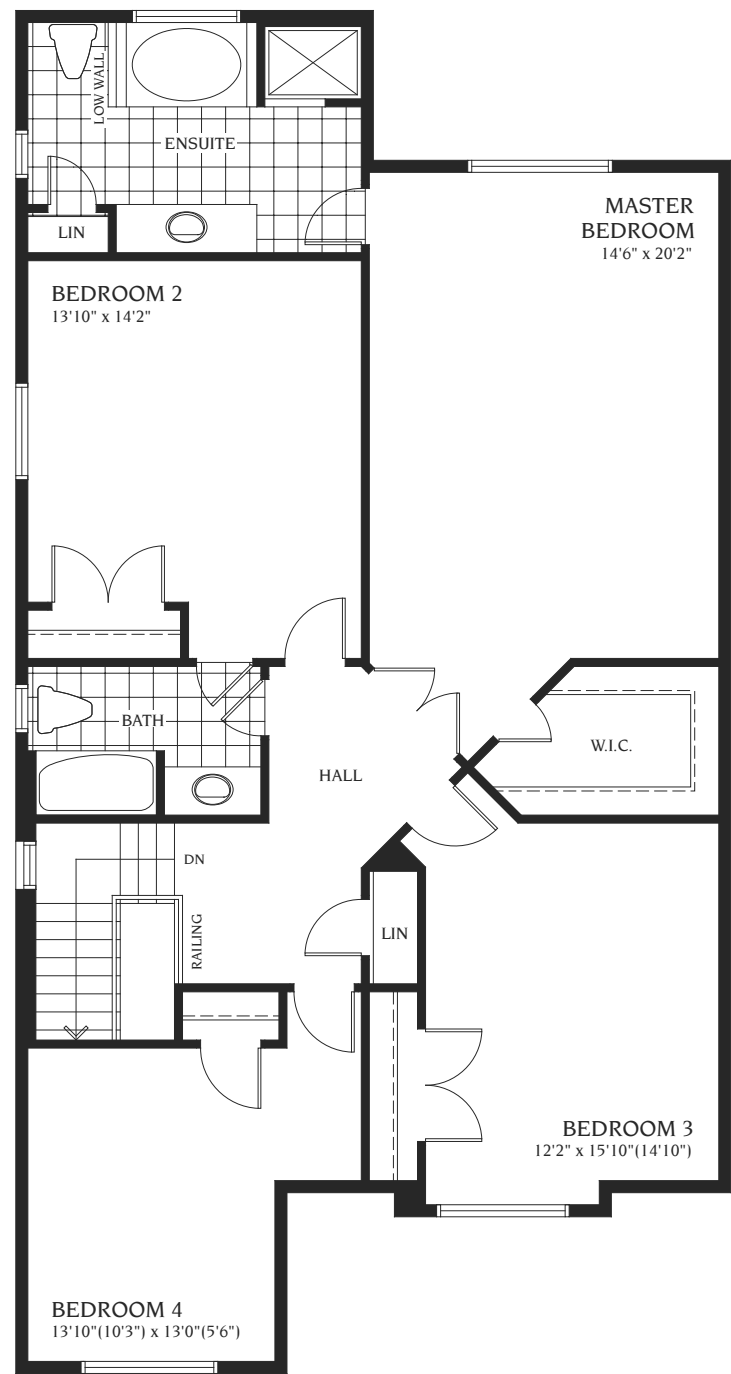

The Rose

A 2566 sq. ft.

B 2579 sq. ft.

C 2581 sq. ft.

STYLE B

STYLE A

STYLE C

GROUND FLOOR STYLE 'A'

**SECOND FLOOR STYLE 'A'
4 BEDROOM 2 BATH**

**OPT. SECOND FLOOR STYLE 'A'
4 BEDROOM 3 BATH**

**OPT. SECOND FLOOR STYLE 'A'
3 BEDROOM 2 BATH
& FAMILY ROOM**

BASEMENT STYLE 'A'