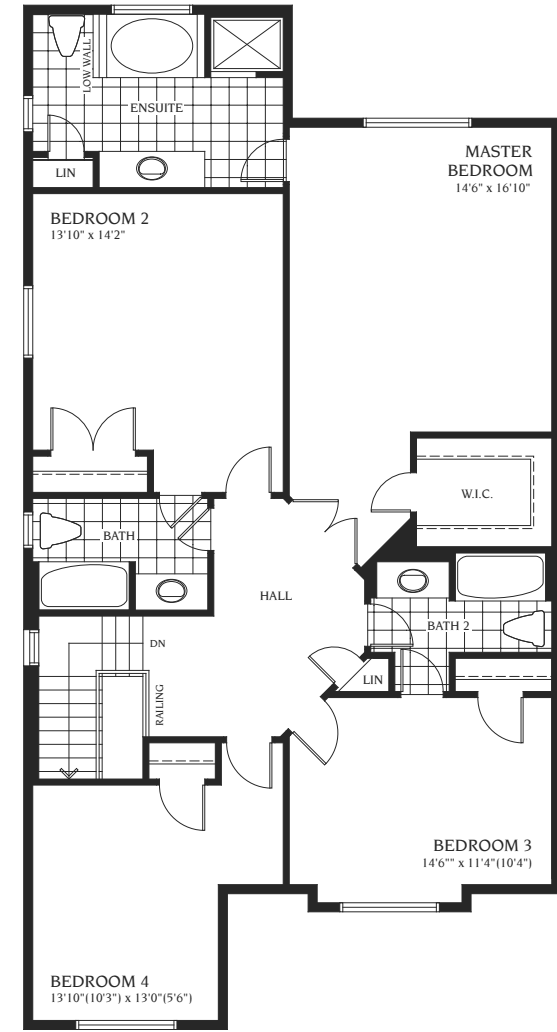

The Rose

A 2566 sq. ft.

B 2579 sq. ft.

C 2581 sq. ft.

STYLE B

STYLE A

STYLE C

GROUND FLOOR STYLE 'A'

**SECOND FLOOR STYLE 'A'
4 BEDROOM 2 BATH**

**OPT. SECOND FLOOR STYLE 'A'
4 BEDROOM 3 BATH**

**OPT. SECOND FLOOR STYLE 'A'
3 BEDROOM 2 BATH
& FAMILY ROOM**

BASEMENT STYLE 'A'